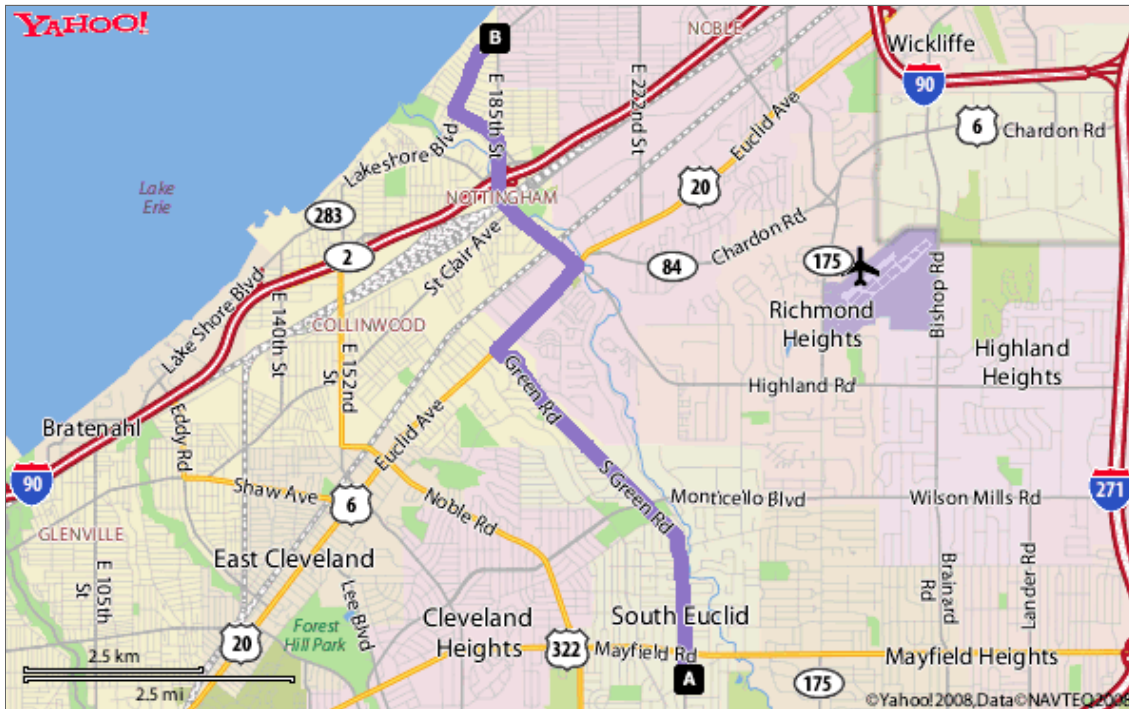

Directions to Cleveland, OH 44119-1282

Summary and Notes

START **A** 4494 Ardendale Rd, South Euclid, OH 44121-4032

FINISH **B** Villa Angela - St Joseph High School (216) 481-8414 ★★★★★
18491 Lake Shore Blvd, Cleveland, OH 44119-1282

Total Distance: 7 miles, Total Time: 21 mins (approx.)

Add your notes here...

Distance

A 4494 ARDENDALE RD, SOUTH EUCLID, OH 44121-4032

1. Start at 4494 ARDENDALE RD, SOUTH EUCLID going toward S GREEN RD go **0.1 mi**
2. Turn **R** on S GREEN RD go **3.4 mi**
3. Turn **R** on EUCLID AVE(US-20) go **1 mi**
4. Turn **L** on DILLE RD go **0.3 mi**
5. Continue on NOTTINGHAM RD go **0.6 mi**
6. Continue on E 185TH ST go **0.5 mi**
7. Bear **L** on NEFF RD go **0.5 mi**
8. Turn **R** on LAKESHORE BLVD(OH-283) go **0.7 mi**
9. Arrive at 18491 LAKE SHORE BLVD, CLEVELAND, on the **L** go **< 0.1 mi**

B 18491 LAKE SHORE BLVD, CLEVELAND, OH 44119-1282

Distance: 7 miles, Time: 21 mins

When using any driving directions or map, it's a good idea to do a reality check and make sure the road still exists, watch out for construction, and follow all traffic safety precautions. This is only to be used as an aid in planning.